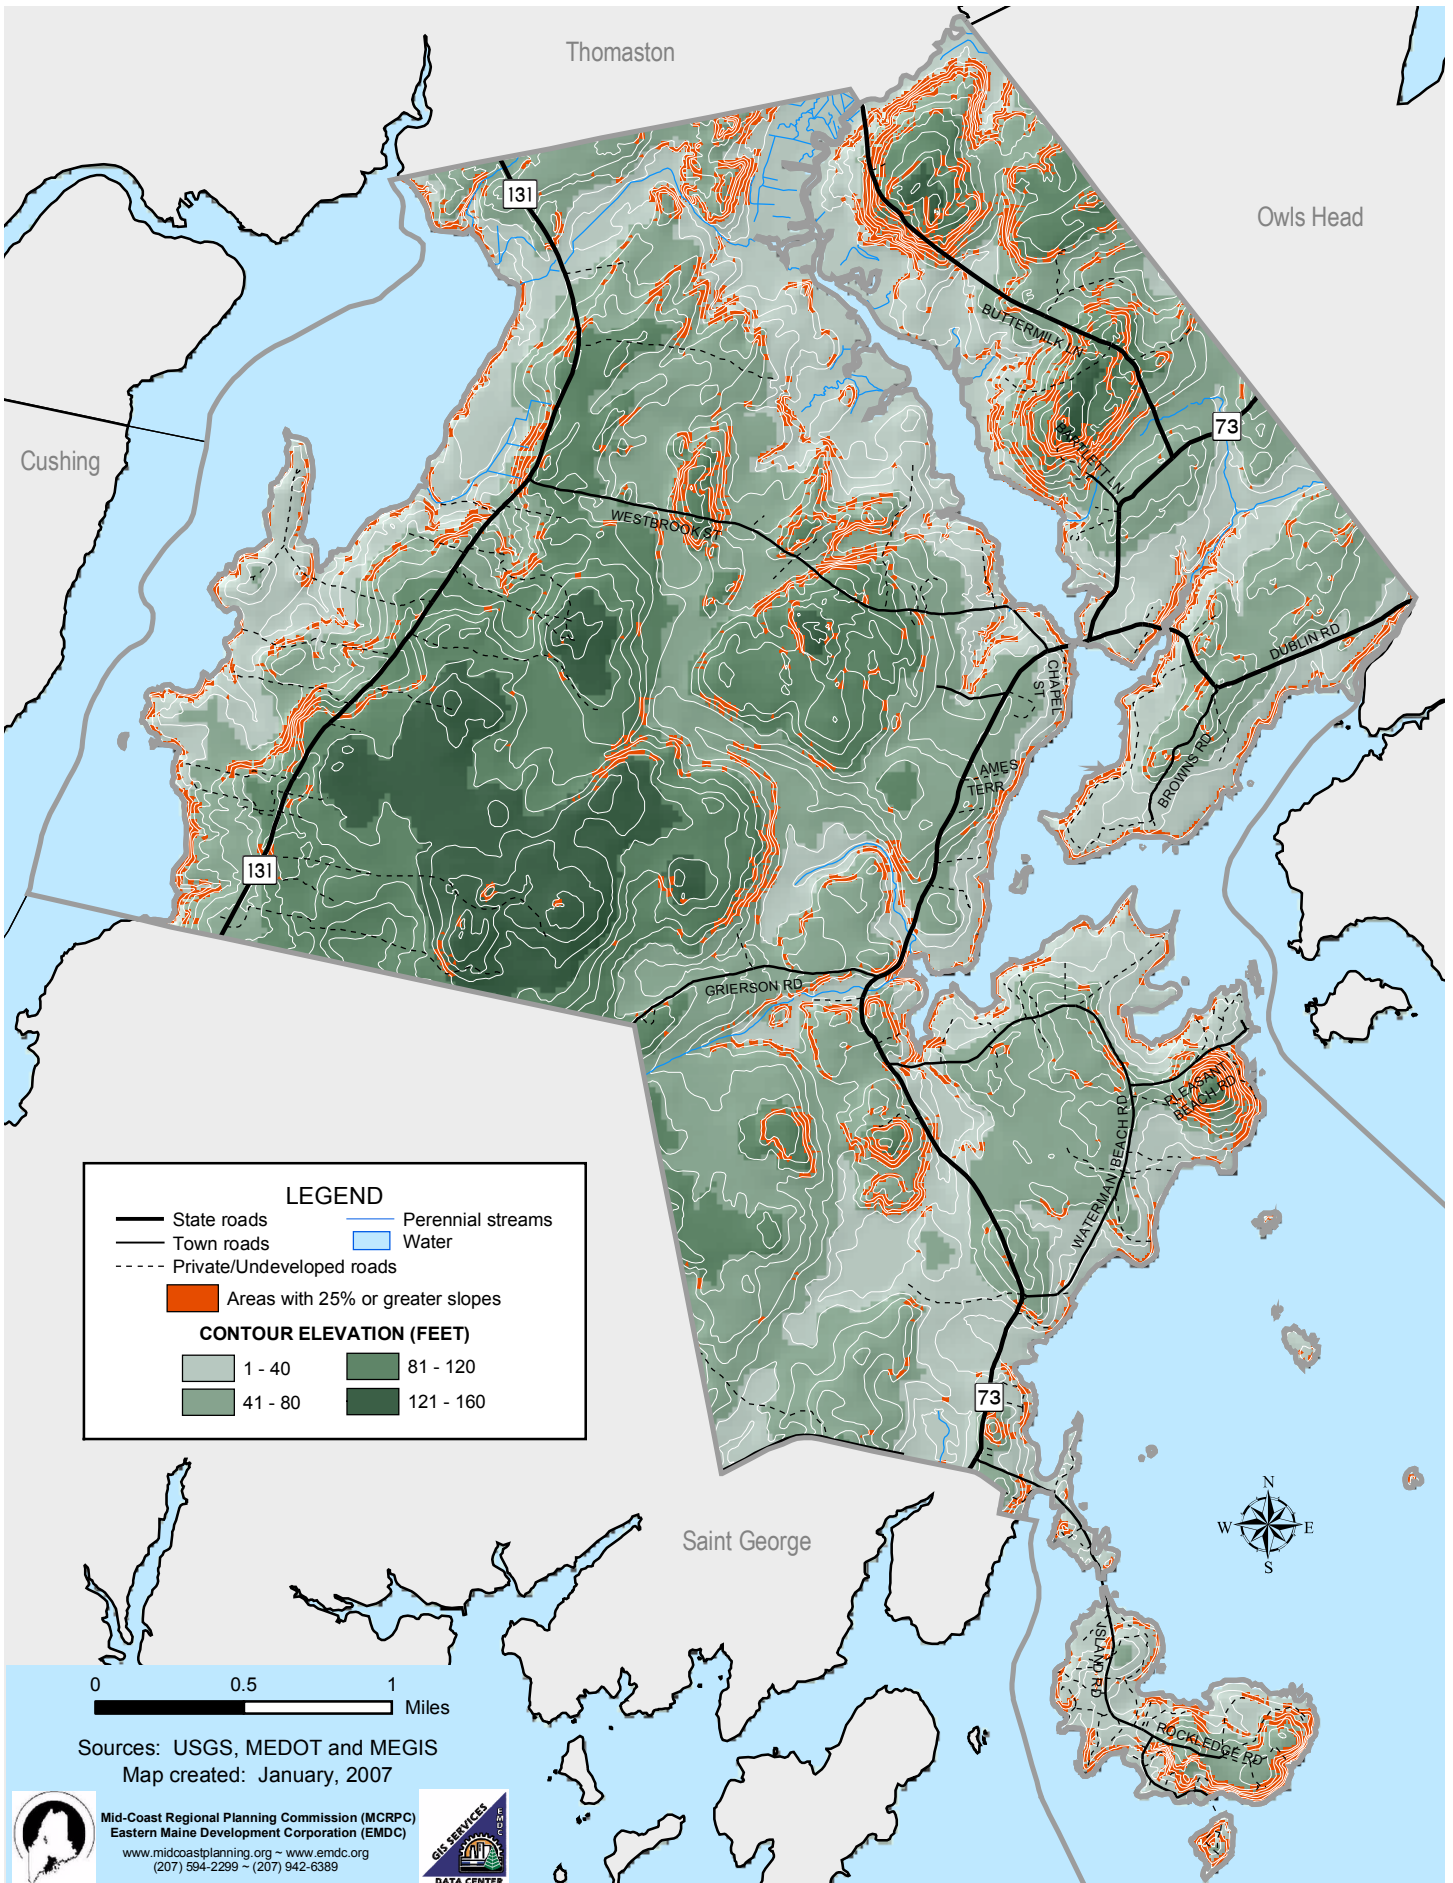

# South Thomaston Topography

Sources: USGS, MEDOT and MEGIS  
 Map created: January, 2007

Mid-Coast Regional Planning Commission (MCRPC)  
 Eastern Maine Development Corporation (EMDC)  
 www.midcoastplanning.org - www.emdc.org  
 (207) 594-2299 - (207) 942-6389