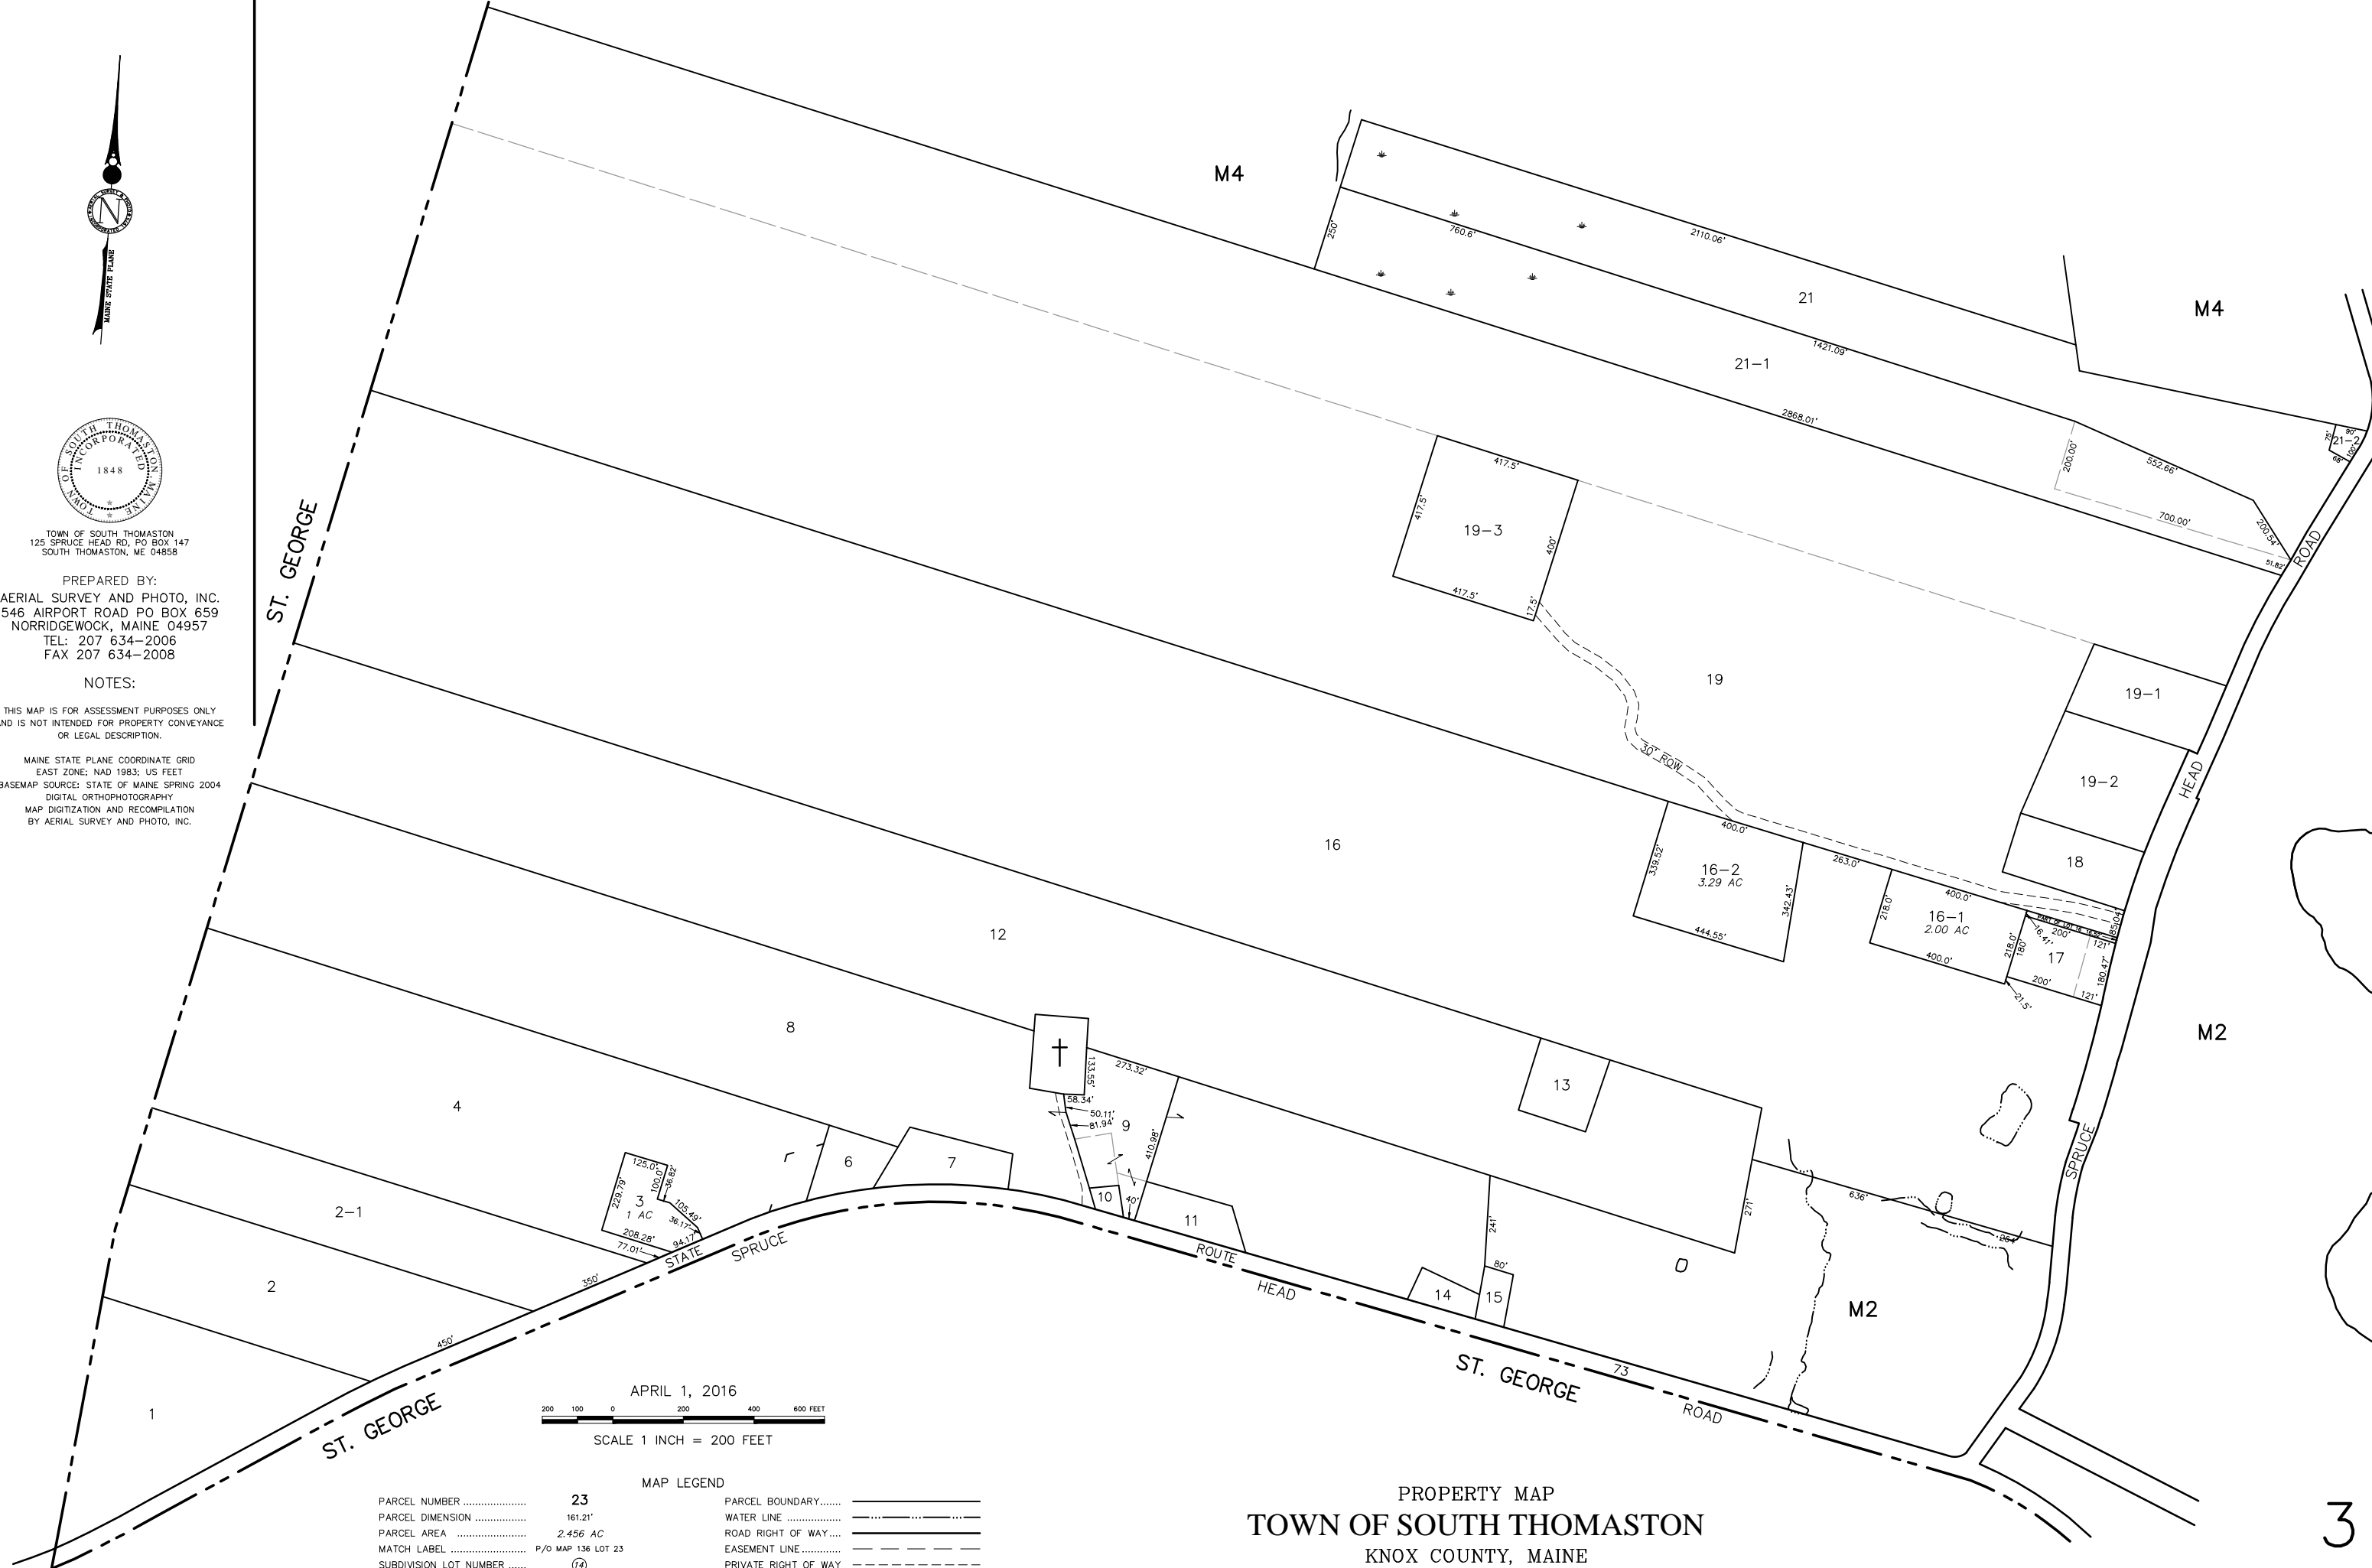

TOWN OF SOUTH THOMASTON  
125 SPRUCE HEAD RD, PO BOX 147  
SOUTH THOMASTON, ME 04858

PREPARED BY:  
AERIAL SURVEY AND PHOTO, INC.  
546 AIRPORT ROAD PO BOX 659  
NORRIDGEWOCK, MAINE 04957  
TEL: 207 634-2006  
FAX 207 634-2008

APRIL 1, 2016

SCALE 1 INCH = 200 FEET

MAP LEGEND

PARCEL NUMBER .....	23	PARCEL BOUNDARY.....	—————
PARCEL DIMENSION .....	161.21'	WATER LINE .....	~~~~~
PARCEL AREA .....	2.456 AC	ROAD RIGHT OF WAY....	—————
MATCH LABEL .....	P/O MAP 136 LOT 23	EASEMENT LINE.....	- - - - -
SUBDIVISION LOT NUMBER .....	(2)	PRIVATE RIGHT OF WAY	- - - - -

PROPERTY MAP  
TOWN OF SOUTH THOMASTON  
KNOX COUNTY, MAINE