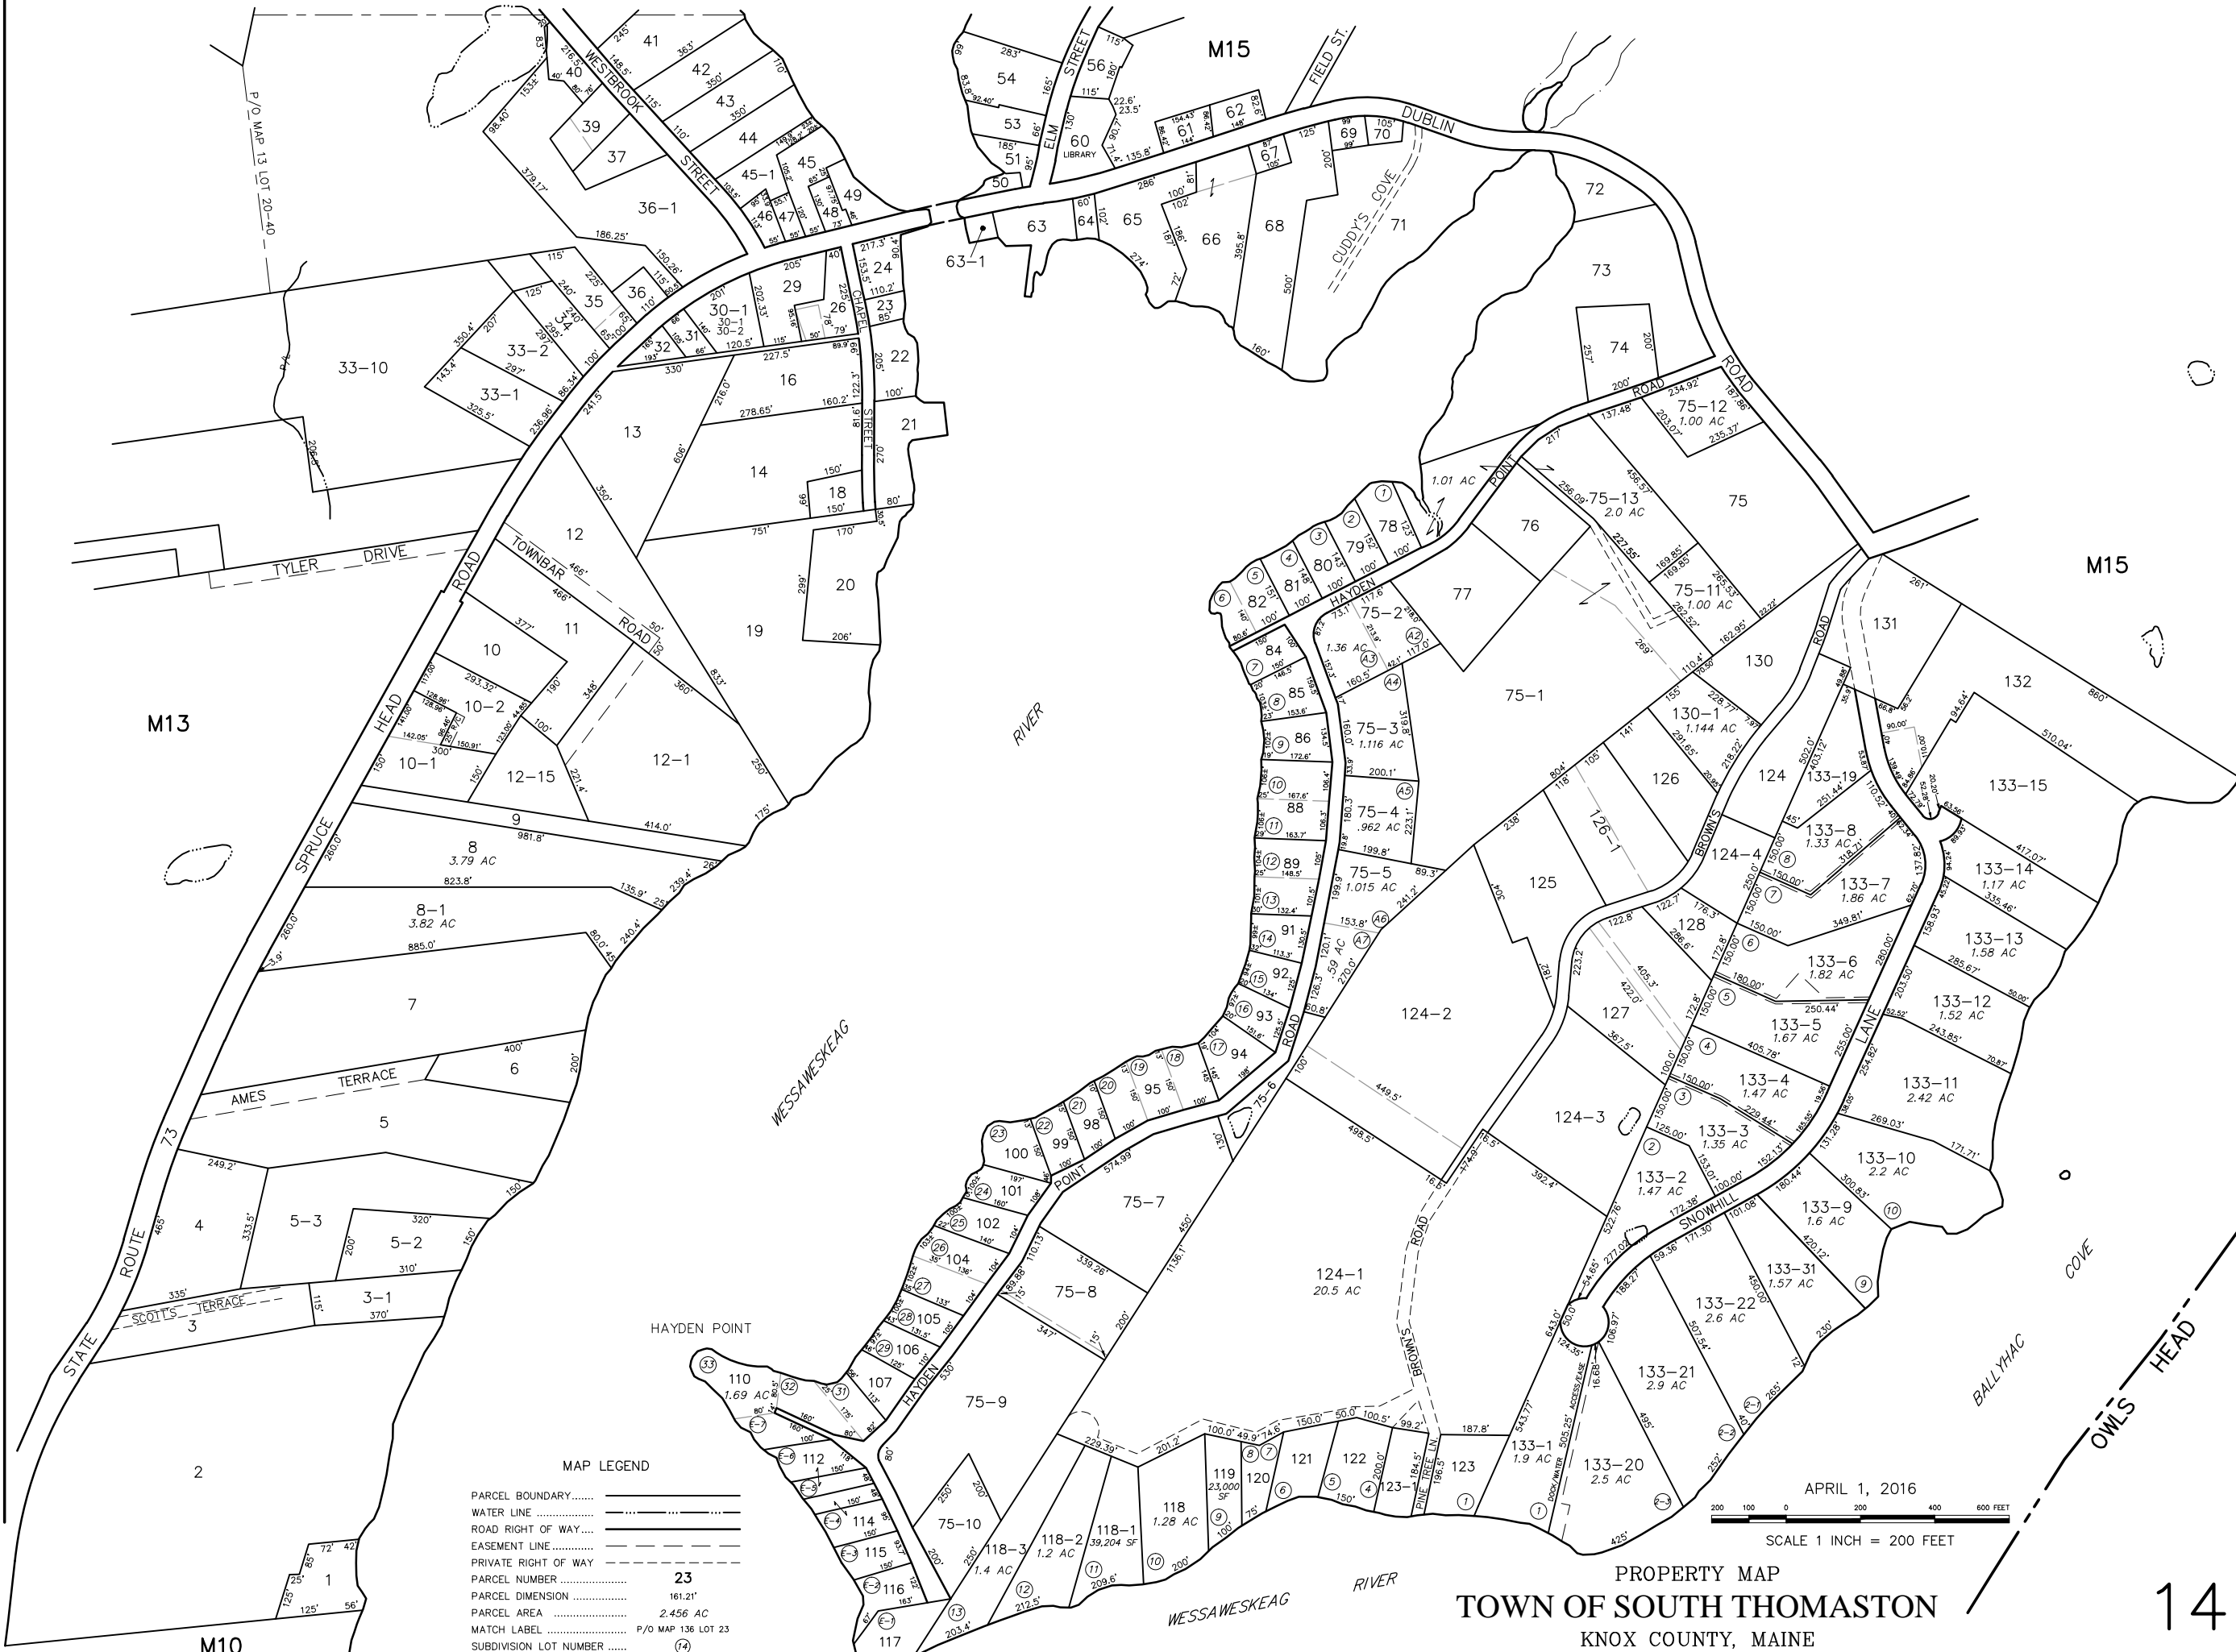

TOWN OF SOUTH THOMASTON  
125 SPRUCE HEAD RD, PO BOX 147  
SOUTH THOMASTON, ME 04858

PREPARED BY:  
AERIAL SURVEY AND PHOTO, INC.  
546 AIRPORT ROAD PO BOX 659  
NORRIDGEWOCK, MAINE 04957  
TEL: 207 634-2006  
FAX 207 634-2008

NOTES:

THIS MAP IS FOR ASSESSMENT PURPOSES ONLY  
AND IS NOT INTENDED FOR PROPERTY CONVEYANCE  
OR LEGAL DESCRIPTION.

MAINE STATE PLANE COORDINATE GRID  
EAST ZONE; NAD 1983; US FEET  
BASEMAP SOURCE: STATE OF MAINE SPRING 2004  
DIGITAL ORTHOPHOTOGRAPHY  
MAP DIGITIZATION AND RECOMPILATION  
BY AERIAL SURVEY AND PHOTO, INC.

MAP LEGEND

PARCEL BOUNDARY.....	—————
WATER LINE .....	~~~~~
ROAD RIGHT OF WAY.....	=====
EASEMENT LINE .....	-----
PRIVATE RIGHT OF WAY .....	-----
PARCEL NUMBER .....	23
PARCEL DIMENSION .....	161.21'
PARCEL AREA .....	2.456 AC
MATCH LABEL .....	P/O MAP 136 LOT 23
SUBDIVISION LOT NUMBER .....	⑬

APRIL 1, 2016  
SCALE 1 INCH = 200 FEET

PROPERTY MAP  
TOWN OF SOUTH THOMASTON  
KNOX COUNTY, MAINE