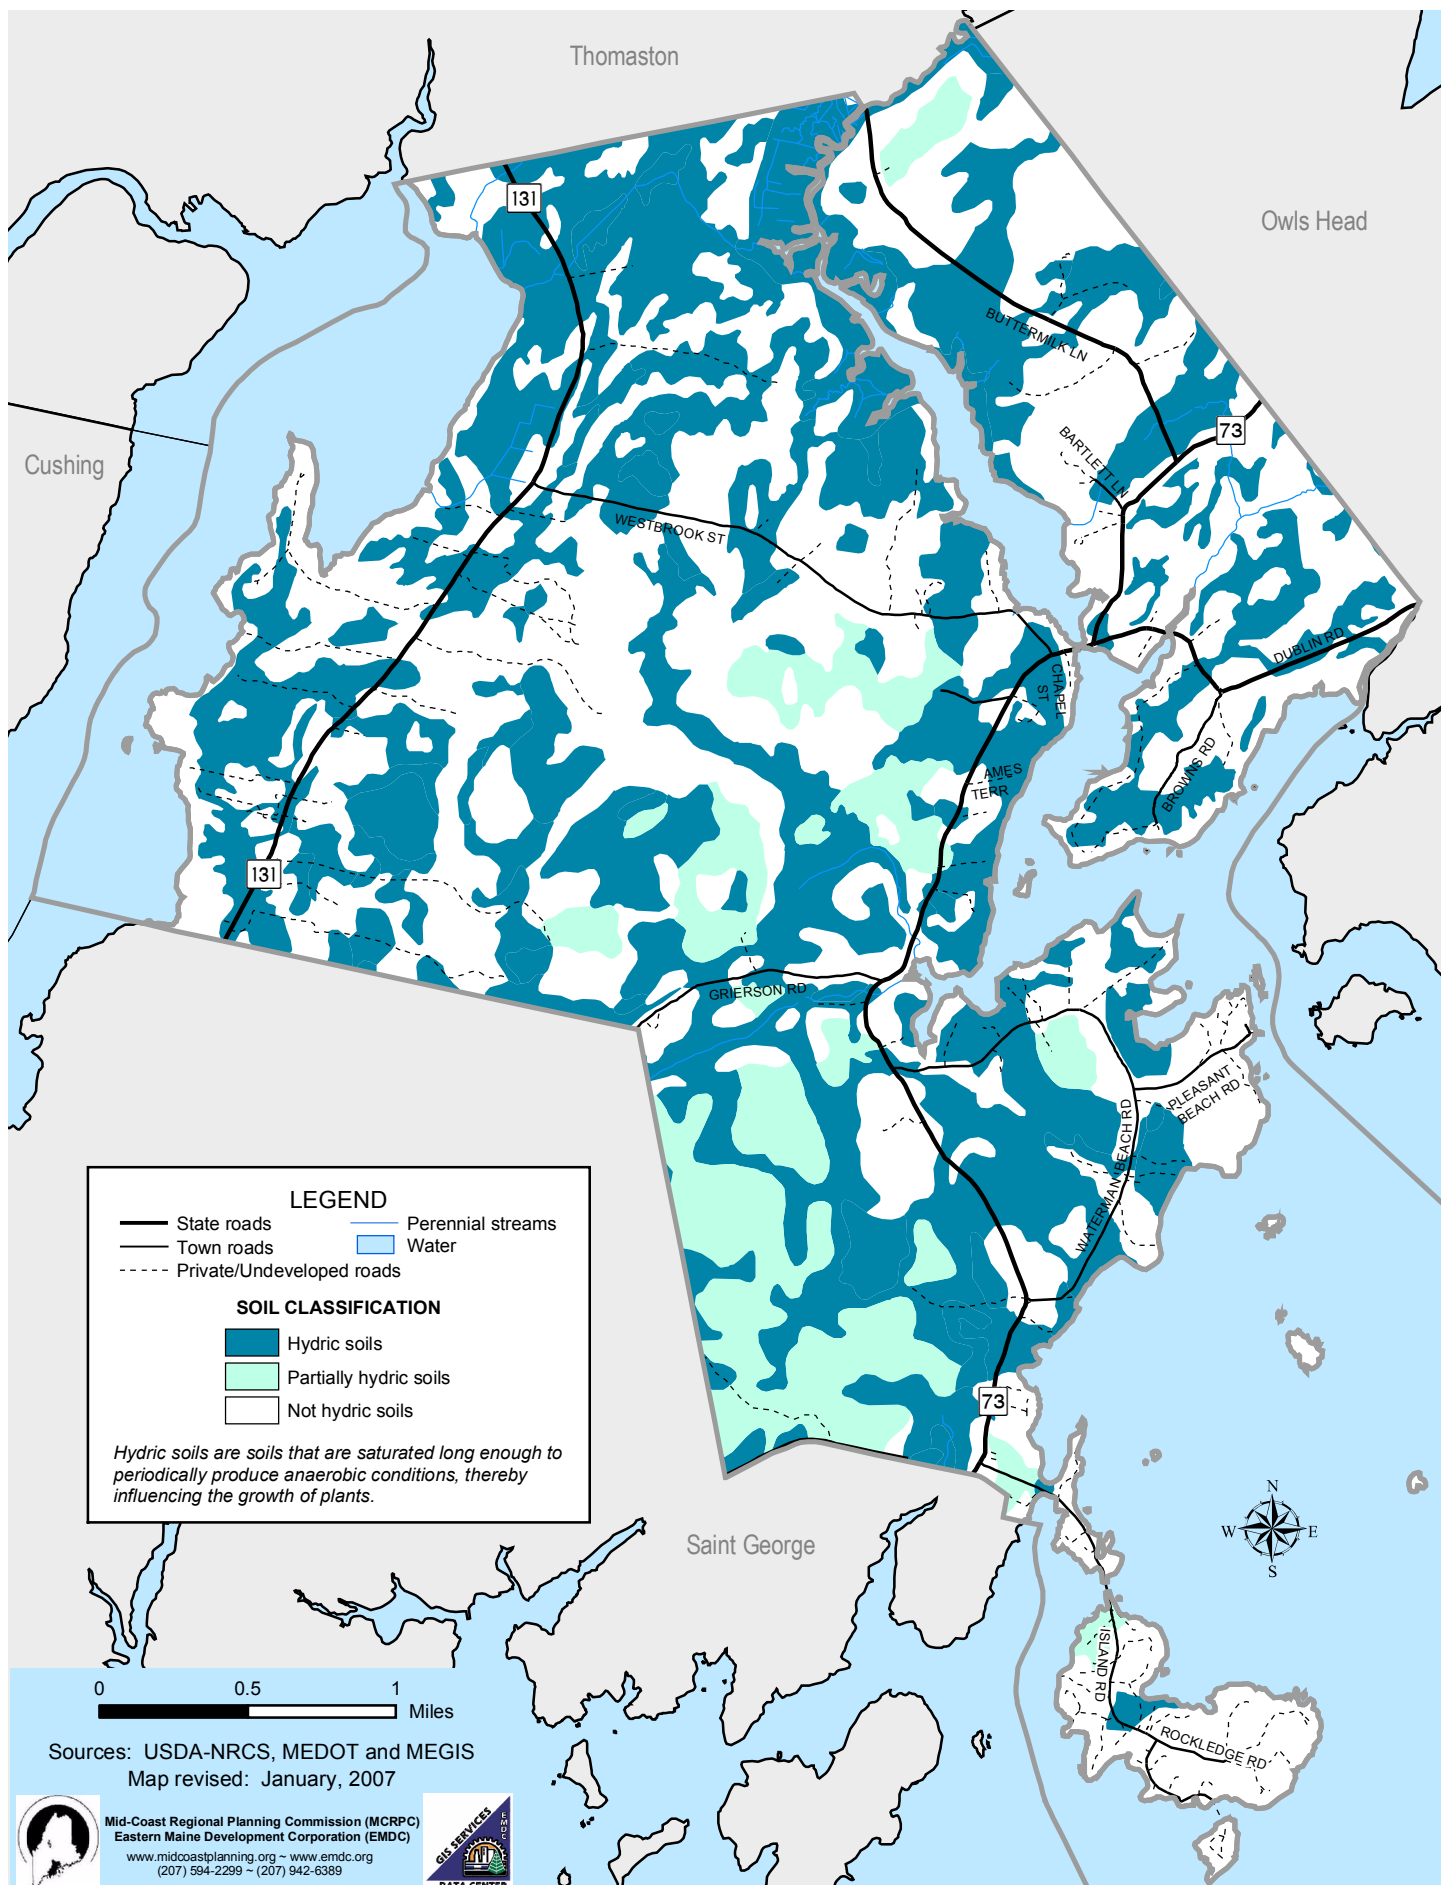

South Thomaston Hydric Soils

Sources: USDA-NRCS, MEDOT and MEGIS
Map revised: January, 2007

Mid-Coast Regional Planning Commission (MCRPC)
Eastern Maine Development Corporation (EMDC)
www.midcoastplanning.org - www.emdc.org
(207) 594-2299 ~ (207) 942-6389